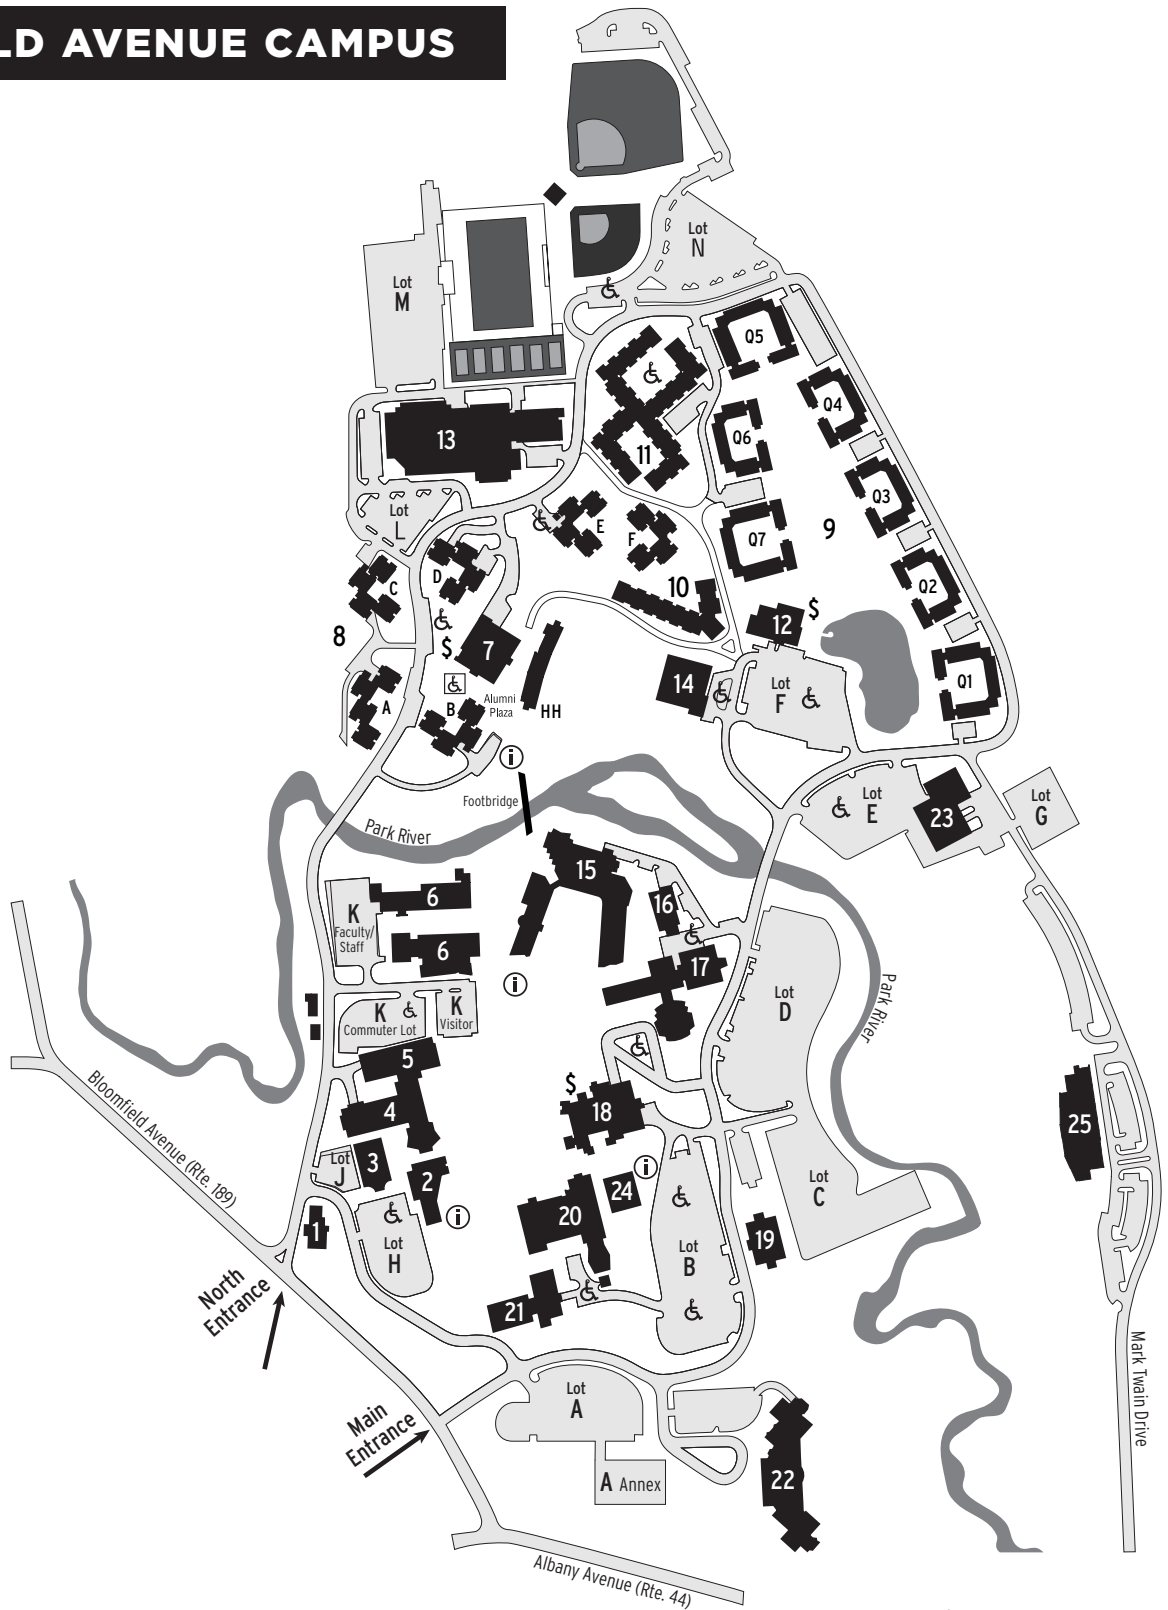

8 Residence Halls

Complexes A-F

8H Hawk Hall (HH)

Classroom 1
 Classroom 2

Residential Life (rear of Complex F)

Student Success Center (rear of Complex B)

9 Village Apartments

Student Residences (Quads 1-7)

10 Park River Apartments (PR)

Hillel Foundation
 Student Residences

→ To Mort and Irma Handel Performing Arts Center (corner of Albany Avenue and Westbourne Parkway) and Asylum Avenue campus

CAS	College of Arts and Sciences	■	Buildings	Access for the Disabled All academic buildings and dining halls, as well as most residences, are accessible to disabled persons. The symbol ♿ in various parking lots denotes the location of spaces reserved for the disabled.
CETA	College of Engineering, Technology, and Architecture	■	Roads & Parking Areas	
ENHP	College of Education, Nursing and Health Professions	\$	ATM	
HAS	Hartford Art School	ⓘ	Information Kiosk	
		♿	Disabled Access Ramp	